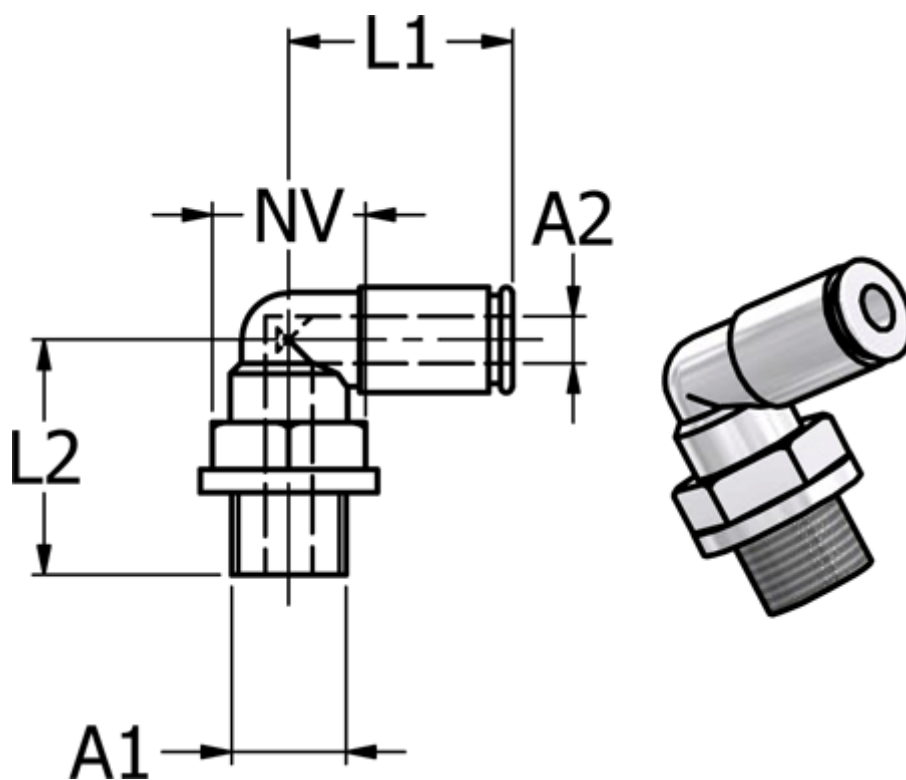

Article number: 5868540148

Description: Metal Push-in fitting 854.014-8, Ø8 / G 1/4"
Elbow with FPM O-ring

Measures

Ext. hose diameter A2 = 8

L1 = 24

L2 = 24

NV = 13

Thread A1 = G 1/4"